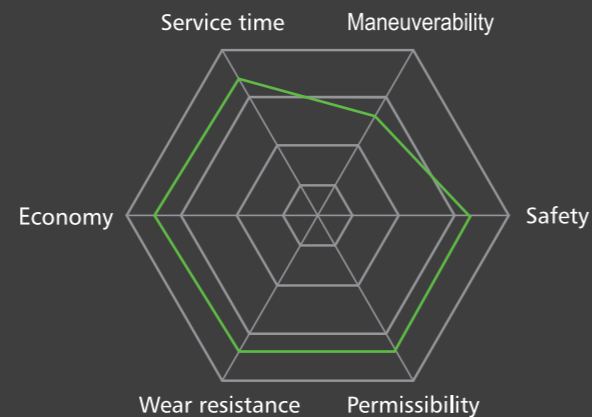

MILE max M+S

STABILITY

SILENCE

OIL

WET

Three main zigzag grooves combined with lateral blocks provide excellent ride stability and great traction on all of road condition.

Continuous tread patterns on shoulder and solid shoulder ribs provide responsive handling and even wear.

Variable pitch patterns and multi-knife-cut tread pattern reduce vibration to offer the comfort and quiet ride.

Reinforced structure and special abrasion-resistant tread compound deliver extra puncture resistance and load bearing capability with more mileage