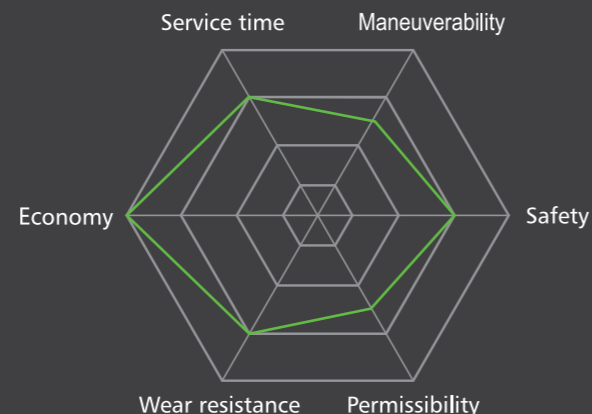

COMFORT II M+S

D-C

D-B

B

	Size	PR	Loading Index	Speed Rating	Tread Depth (mm)	Inflatable Section Width (mm)	Standard Rim	Overall Diameter (mm)	UTQG	MAX Load Kg	MAX Load lBS	MAX Pressure Kpa	MAX Pressure Psi	Sidewall Description
14	215/70R14	-	96	H	7	221	6.5J	658	380AA	710	1565	300	44	BSW
	205/70R14	-	95	H	7	209	6.0J	644	380AA	690	1521	300	44	BSW
	205/60R14	-	88	H	7.3	209	6.0J	602	380AA	560	1235	300	44	BSW
	195/70R14	-	91	H	7	201	6.0J	630	380AA	615	1356	300	44	BSW
	195/65R14	-	89	H	7	201	6.0J	610	380AA	580	1279	300	44	BSW
	195/60R14	-	86	H	7	201	6.0J	590	380AA	530	1168	300	44	BSW
	185/70R14	-	88	H	6.7	189	5.5J	616	360AA	560	1235	300	44	BSW
	185/65R14	-	86	H	6.7	189	5.5J	596	360AA	530	1168	300	44	BSW
	185/60R14	-	82	H	6.7	189	5.5J	578	360AA	475	1047	300	44	BSW
	185/55R14	-	80	H	7	194	6.0J	560	380AA	450	992	300	44	BSW
	185/50R14	-	77	V	7	194	6.0J	542	380AA	412	908	300	44	BSW
	175/75R14	-	86	T	6.6	177	5.0J	618	360AA	530	1168	300	44	BSW
	175/70R14 XL	-	88	T	6.7	177	5.0J	602	360AA	560	1235	340	50	BSW
	175/70R14	-	84	H	6.7	177	5.0J	602	360AA	500	1102	300	44	BSW
	175/70R14	-	84	T	6.7	177	5.0J	602	360AA	500	1102	300	44	BSW
	175/65R14 XL	-	86	T	6.7	177	5.0J	584	360AA	530	1168	340	50	BSW
	175/65R14	-	82	T	6.7	177	5.0J	584	360AA	475	1047	300	44	BSW
	175/65R14	-	82	H	6.7	177	5.0J	584	360AA	475	1047	300	44	BSW
	175/60R14	-	79	H	6.6	177	5.0J	566	360AA	437	963	300	44	BSW
	165/70R14 XL	-	85	T	6.7	170	5.0J	588	360AA	515	1135	340	50	BSW
165/70R14	-	81	H	6.7	170	5.0J	588	360AA	462	1019	300	44	BSW	
165/70R14	-	81	T	6.7	170	5.0J	588	360AA	462	1019	300	44	BSW	
165/65R14	-	79	T	6.7	170	5.0J	570	360AA	437	963	300	44	BSW	
165/65R14	-	79	H	6.7	170	5.0J	570	360AA	437	963	300	44	BSW	
165/55R14	-	72	H	6.6	170	5.0J	538	360AA	355	783	300	44	BSW	
165/60R14	-	75	H	6.7	170	5.0J	554	360AA	387	853	300	44	BSW	
155/65R14	-	75	H	6.7	157	4.5J	558	360AA	387	853	300	44	BSW	
13	185/70R13	-	86	T	6.7	189	5.5J	590	360AA	530	1168	300	44	BSW
	175/75R13	-	84	T	6.6	177	5.0J	592	360AA	500	1102	300	44	BSW
	175/70R13	-	82	T	6.7	177	5.0J	576	360AA	475	1047	300	44	BSW
	175/65R13	-	80	T	6.7	177	5.0J	558	360AA	450	992	300	44	BSW
	175/60R13	-	77	H	6.7	177	5.0J	540	360AA	412	908	300	44	BSW
	165/80R13	-	83	T	6.7	165	4.5J	594	360AA	487	1074	300	44	BSW
	165/70R13	-	79	T	6.7	170	5.0J	562	360AA	437	963	300	44	BSW
	165/65R13	-	77	T	6.7	170	5.0J	544	360AA	412	908	300	44	BSW
	155/80R13	-	79	T	6.7	157	4.5J	578	360AA	437	963	300	44	BSW
	155/70R13	-	75	T	6.7	157	4.5J	548	360AA	387	853	300	44	BSW
	155/65R13	-	73	T	6.7	157	4.5J	532	360AA	365	805	300	44	BSW
	145/80R13	-	75	T	6.7	145	4.0J	562	360AA	387	853	300	44	BSW
12	145/70R13	-	71	T	6.7	150	4.5J	534	360AA	345	761	300	44	BSW
	175/70R12	-	80	T	6.7	177	5.0J	551	360AA	450	992	300	44	BSW
	165/70R12	-	77	T	6.7	170	5.0J	537	360AA	412	908	300	44	BSW
	155/70R12	-	73	T	6.7	157	4.5J	523	360AA	365	805	300	44	BSW
145/70R12	-	69	T	6.7	150	4.5J	509	360AA	325	716	300	44	BSW	

The labeling information is subject to change without notice.