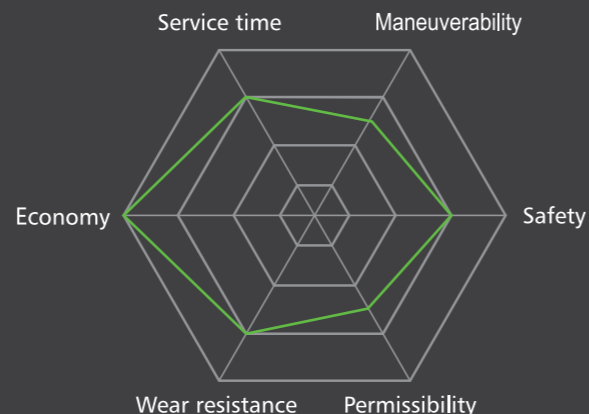

### Excellent wetland performance

Optimization of longitudinal/transverse groove design and the use of the best groove curve, improve the drainage performance of tires in wetlands and greatly improve the safety performance of tires.

### Extraordinary handling performance

The internal and external asymmetrical shoulder design is adopted to ensure wet performance while improving tire handling performance, bringing driving pleasure.

### Excellent wear resistance

The optimum sea-land ratio and optimized steel sheet design can prevent the stress concentration when the tire is running, so that all points of the tire are uniformly worn, and the wear performance is improved.