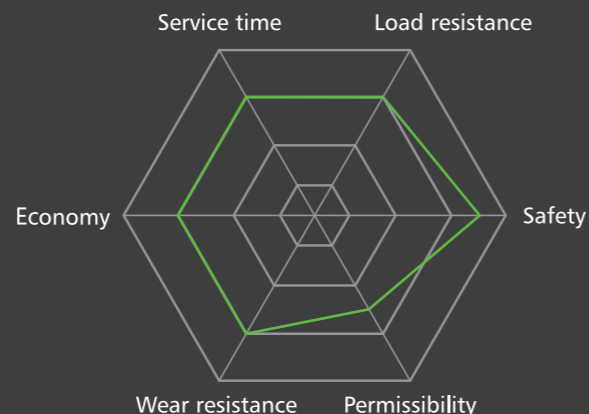

The meteoric steel design brings the swift sensation of speed and allows the driver to enjoy the instantaneous speed.

Optimal groove ratio(5 grooves&4 grooves), improve the handling ability while ensuring the braking and safety performance of the tire on slippery roads.

The asymmetrical shoulder design with soft inside and rigid outside ensures wet performance while improving tire handling performance and bringing driving pleasure.

The meteoric steel design brings the swift sensation of speed and allows the driver to enjoy the instantaneous speed.

Optimal groove ratio(5 grooves&4 grooves), improve the handling ability while ensuring the braking and safety performance of the tire on slippery roads.

The innovative sound storage cabin can effectively warm up the noise generated when driving, and the sound waves will disappear into the air.