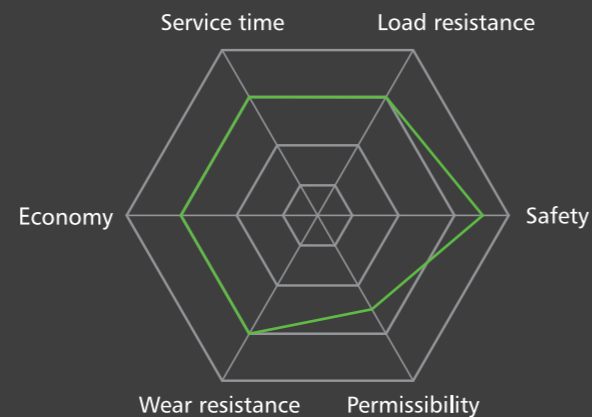

CatchPower PLUS M+S