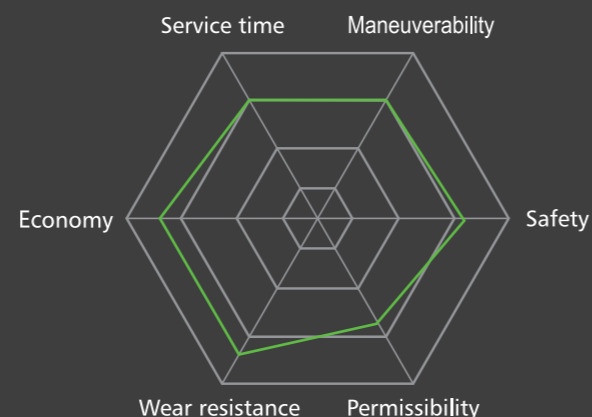

CATCHFORS A/T M+S

UTQG: 420AA

COMFORT

HIGH PERFORMANCE

SILENCE

DRAINAGE

Four main zigzag grooves and rough lateral blocks provide excellent traction on all kind of road conditions.

The open shoulder grooves prevent aquaplaning with enhanced wet grip performance and provide excellent water evacuation. The white letter styling provide a artistic image.

The block tread design with multiple-sipes provide outstanding off-road traction and reduce tread damage on off-road condition.

Jointless Nylon band and strong structure design provided the strong carcass to enhance the reliability and durability. Special tread compound and wide footprint enhance tread life and deliver excellent braking on wet and dry roads.