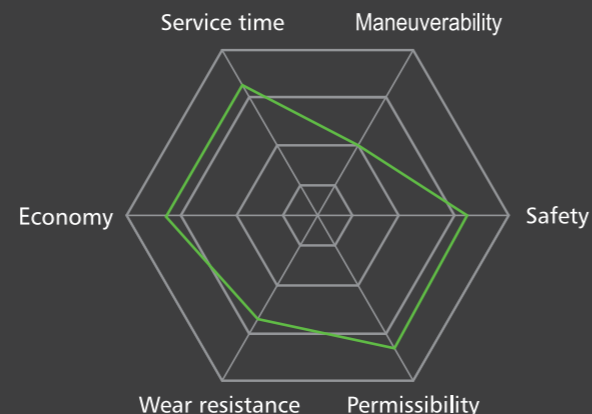

CATCHFORS A/S M+S

UTQG: 420AA — 450AA

4 SEASON

STABILITY

ECONOMY

WET

The compound mixture ensures longevity without compromising on safety and performance.

This unique design offers stability in cornering, it has superior performance due to its superior design where the CATCHFOR A/S provides performance as an all-rounder tyre, the CATCHFOR A/S provides superior performance in cornering on slippery conditions.

This design has a superior pitch frequency, which offers a considerable reduction in noise, offering a very comfortable and quiet ride.

Superior high tensile steel belts for durability, nylon blend cap to maximize the contact area with the road surface, all of these combined exceeds the goal of having a tyre which not only meets the needs of an exceptional all seasons tyre, but also provides exceptional performance.